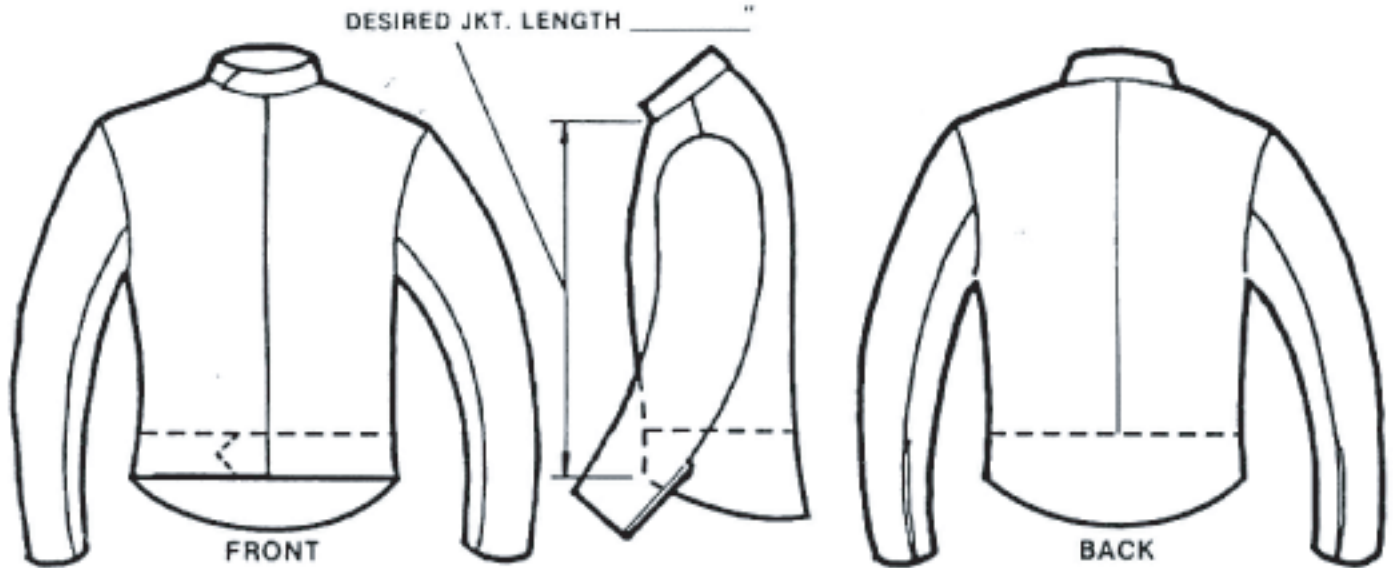

BATES LEATHERS

1663 EAST 28th STREET • SIGNAL HILL, CA 90755

tel: [562] 426-8668 • fax: [562] 426-4001

JACKET/PANTS WORKSHEET

CUSTOM JACKET: #7100A - no waist band #7100B - with waist band

Colors: _____

Options: _____