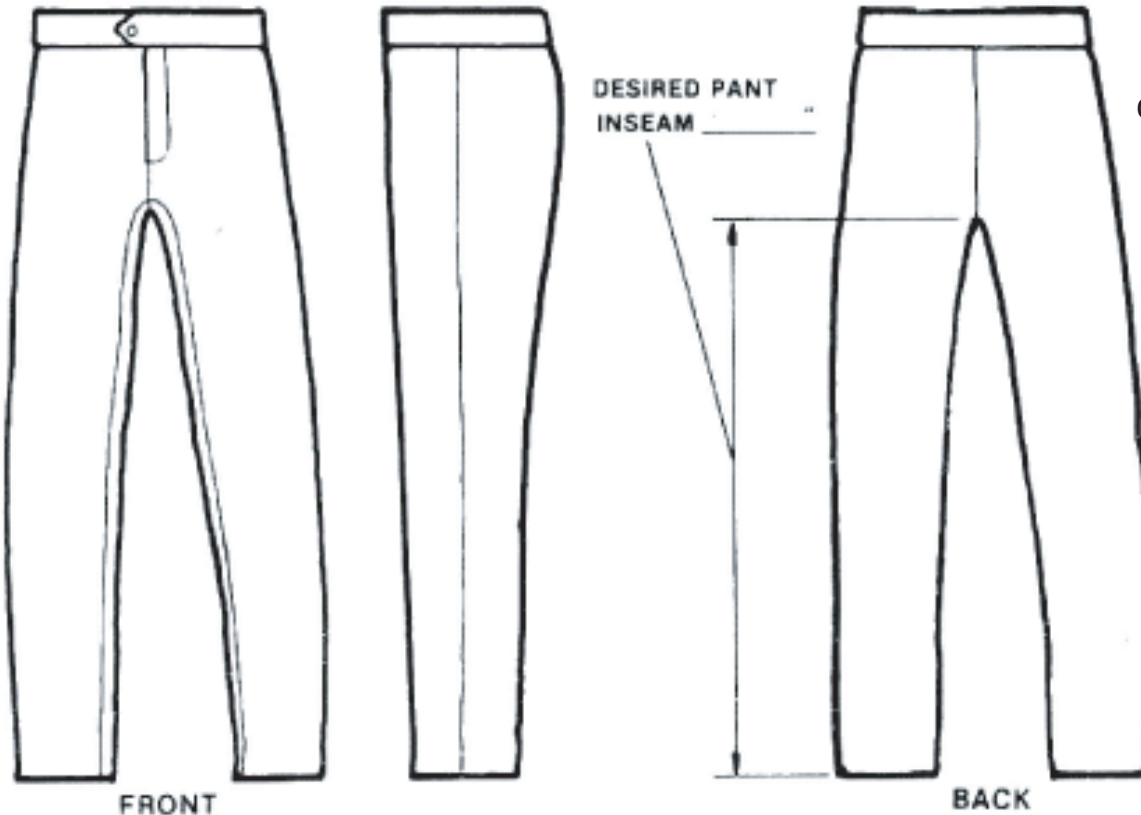

CHOOSE ONE: specific style

- ☐ Sport Racer Pants
- ☐ Touring Pants
- ☐ Terminator 2 Jeans

CUSTOM PANTS:

Colors: _____

Options: _____

Basic Pants cost $ _____

Design cost $ _____

Total Options cost $ _____

TOTAL $ _____